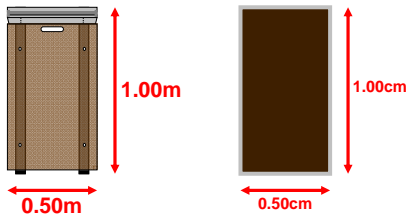

# Bar sur base stagedex de 0.5 à 100m - [www.roxayde.ch](http://www.roxayde.ch)

## Façes avants, panneaux bakélisés

20.-  
RX- 050x100x100cm 2

30.-  
RX- 100x100x100cm 2

40.-  
RX- 200x100x100cm 2

30.-  
RX- 1141x100x100cm 2