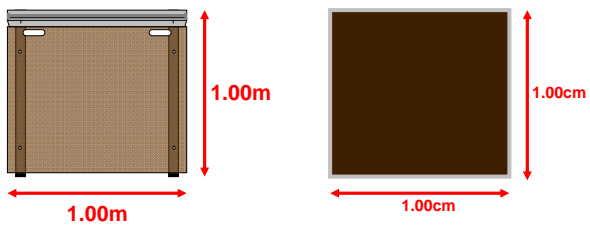

# Bar sur base stagedex de 0.5 à 100m - [www.roxayde.ch](http://www.roxayde.ch)

## Façes avants, panneaux bakélisés

20.-  
RX- 050x100x100cm 2

30.-  
RX- 100x100x100cm 2

40.-  
RX- 200x100x100cm 2

30.-  
RX- 1141x100x100cm 2