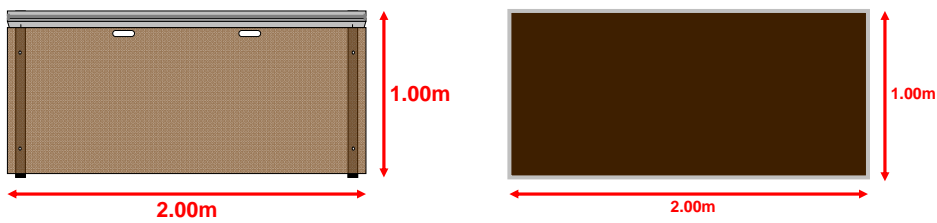

# Bar sur base stagedex de 0.5 à 100m - [www.roxayde.ch](http://www.roxayde.ch)

## Façes avants, panneaux bakélisés

20.-  
RX- 050x100x100cm 2

30.-  
RX- 100x100x100cm 2

40.-  
RX- 200x100x100cm 2

30.-  
RX- 1141x100x100cm 2